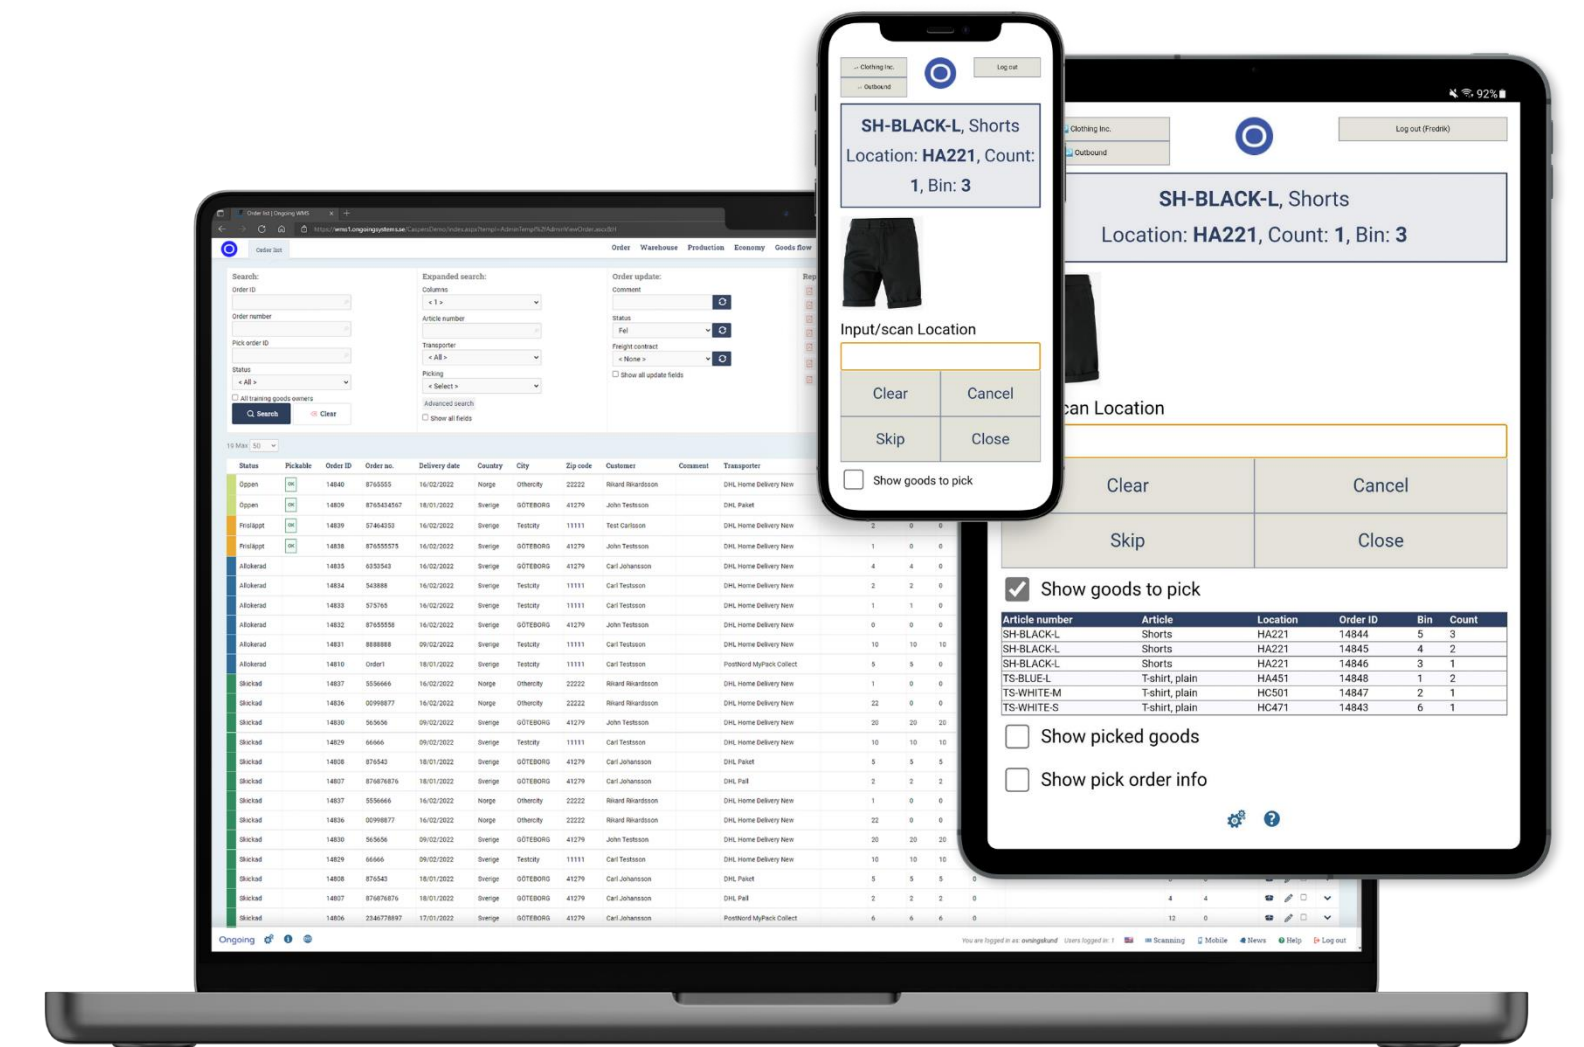

About Ongoing WMS

- Web-based Software-as-a-Service (SaaS)
- High connectability
- Competent personnel and professional services through onboarding and beyond
- Fast return on investment
- Fast to onboard new users
- Highly adaptable for your needs
- Grows with your organization

Ongoing

Web access and handheld scanning solution

API and integrations

Automatic printing

Large user community

Ongoing WMS 3PL features

Biggest in Europe for 3PL

- One software solution for multiple warehouse clients
 - Economies of scale
 - Flexibility per goods owner
 - Fast onboarding using API and ready-made integrations
- Warehouse client login
- 3PL economy module
- Integrations and API